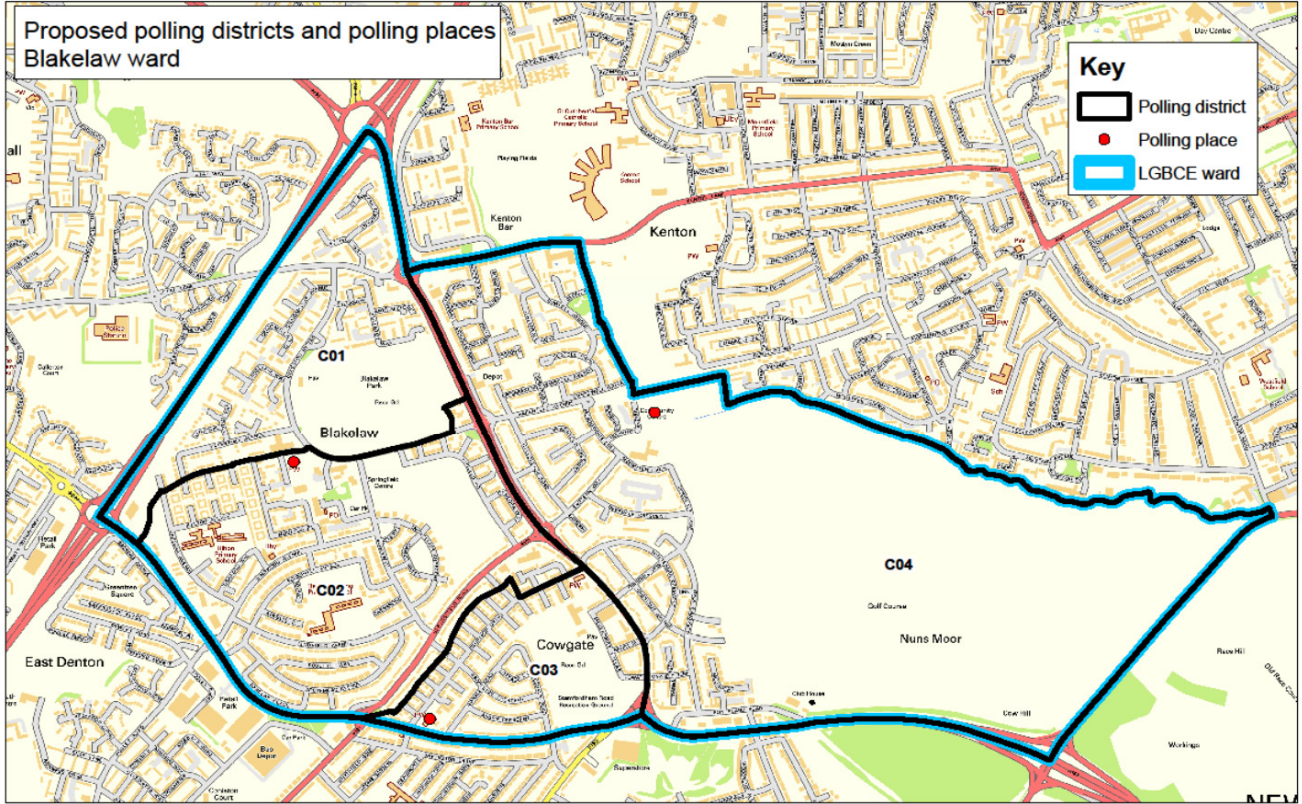

Ward: Blakelaw (C)

The Ward will consist of 4 polling districts derived from the former Blakelaw and Kenton wards

For polling districts C01, C02 and C03 there will be no change to boundaries or polling places, while C04 a combination of former Blakelaw and Kenton polling districts will use the Cowgate Centre on Houghton Avenue - the former Kenton polling place. The ward is wholly within Central Parliamentary Constituency.

Ward	Polling place	New Polling District	Old Polling District	Proposed Changes	Returning Officer Comments
Blakelaw	Blakelaw Community Church, Cragston Way	C01	BBC	No change to boundaries or polling place Electors 1 - 1346 Total Electors - 1346	Use polling place in former BEC continue to use as double polling station with C02
Blakelaw	Blakelaw Community Church, Cragston Way	C02	BEC	No change to boundaries or polling place Electors 1 - 2230 Total Electors - 2230	No change to boundaries or polling place
Blakelaw	English Martyrs Community Centre, Druridge Drive	C03	BDC	No change to boundaries or polling place Electors 1 - 1035 Total Electors - 1035	No change to boundaries or polling place
Blakelaw	Cowgate Centre, Houghton Avenue	C04	KAC/Part KFC/Part KBC	KAC in full, Electors 1 - 2013 Plus part KFC Streets Ambergate Way Ashover Road Dowding Lane Elveston Crescent Kelvedon Avenue Odds 215-267 Kenton Lane Matlock Avenue Neston Court Shipton Lane Skendleby Drive Plus part KBC - Nuns Moor Total Electors - 2428	Use polling place in former KAC (Cowgate) Electors KFC 1-17 (17) KFC 56-145 (90) KFC 232-256 (22) KFC 343-368 (26) KFC 729-758 (30) KFC 759-789 (31) KFC 856-884 (29) KFC 885-913 (29) KFC 1095-1112 (18) KFC 1113-1234 (123) No Electors